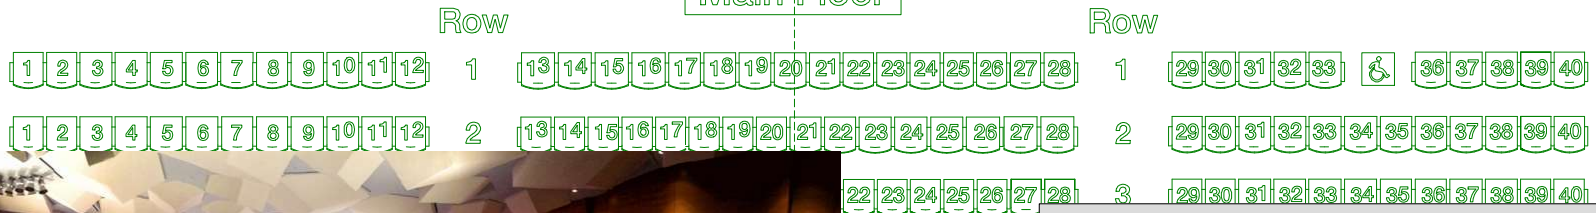

Enter SR

Exit SL

Steps to House

Steps to House

Main Floor

Orchestra Hall Stage
GALA Festival 2024

Minneapolis, MN July 10-14, 2024
Date Drawn: April 1, 2024 Aprox. Scale 3/32" = 1'

Concept drawing only. All measurements and seating areas are approximate.

Riser Setup – Orchestra Hall Stage (OH)

Riser setups below show dimensions by height x depth x width (H x D x W) and assume about 18 square inches needed per singer. The “Count” for each level reflects a suggested **maximum** on that level.