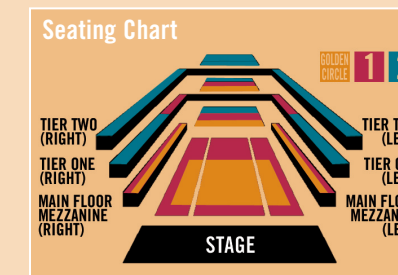

SUBTOTAL

Season Parking	# Spaces	Price	Total
$7.50 per concert per vehicle 21st Avenue Ramp 400 21st Ave. S., Minneapolis MN 55454		$22.50	

OutLoud!	Price	# Tables	Price	# Tickets	Total
Ritz Theater 345 15th Ave. NE, Minneapolis MN 55413 CHOOSE A TABLE OF 4 OR GENERAL ADMISSION					
Friday, May 20, 8pm	$160	SOLD OUT!	$27		
Saturday, May 21, 8pm	$160	SOLD OUT!	$27		

____ Check enclosed made payable to the U of MN. Payment by check helps lower our costs.
____ Credit card: Visa Mastercard American Express Discover
Card # _____ Exp. date _____
Signature _____